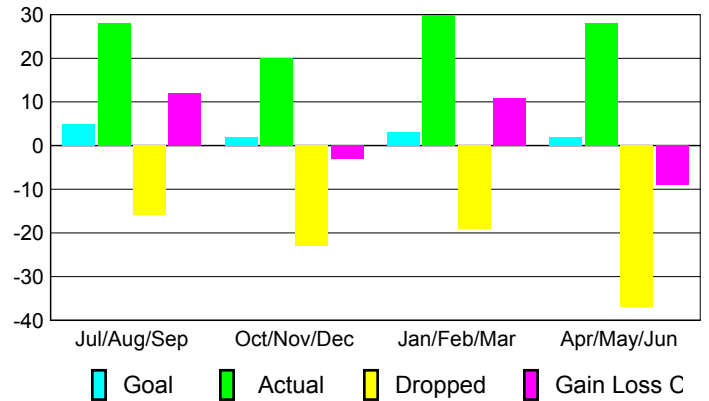

Club Results 2009-2010

Goal, New, Dropped, Gain/Loss

MEMBERSHIP

**Membership Results
2009-2010**

**Membership
2008-2009**

Month	Net Memb Goal	Actual New Memb	Actual Dropped Memb	Gain/Loss of Memb	Gain/Loss of Memb
Jul/Aug/Sep	5	28	-16	12	-1
Oct/Nov/Dec	2	20	-23	-3	-15
Jan/Feb/Mar	3	30	-19	11	14
Apr/May/June	2	28	-37	-9	11
Totals	12	106	-95	11	9

Membership Results 2009-2010

Goal, New, Dropped, Gain/Loss

Comparison of Club Gain/Loss

Current Year Compared to the Previous Year

Comparison of Membership Gain/Loss

Current Year Compared to the Previous Year