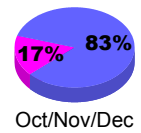

Club Results 2009-2010

Goal, New, Dropped, Gain/Loss

MEMBERSHIP

**Membership Results
2009-2010**

**Membership
2008-2009**

Month	Net Memb Goal	Actual New Memb	Actual Dropped Memb	Gain/Loss of Memb	Gain/Loss of Memb
Jul/Aug/Sep	5	28	-16	12	-1
Oct/Nov/Dec	2	20	-23	-3	-15
Jan/Feb/Mar	3	30	-19	11	14
Apr/May/June	2	28	-37	-9	11
Totals	12	106	-95	11	9

Membership Results 2009-2010

Goal, New, Dropped, Gain/Loss

Comparison of Club Gain/Loss

Current Year Compared to the Previous Year

Comparison of Membership Gain/Loss

Current Year Compared to the Previous Year

YTD Status Quo Clubs 2009-2010

Status Quo Clubs Compared to Status Quo Members

Gender Comparison 2009-2010

Male

Female