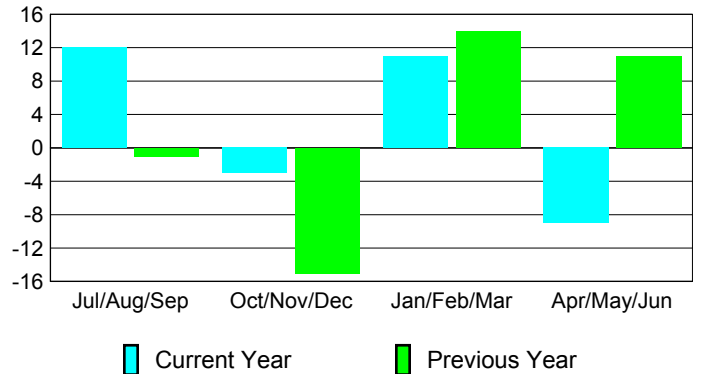

Club Results 2009-2010

Goal, New, Dropped, Gain/Loss

MEMBERSHIP

**Membership Results
2009-2010**

**Membership
2008-2009**

Month	Net Memb Goal	Actual New Memb	Actual Dropped Memb	Gain/Loss of Memb	Gain/Loss of Memb
Jul/Aug/Sep	5	28	-16	12	-1
Oct/Nov/Dec	2	20	-23	-3	-15
Jan/Feb/Mar	3	30	-19	11	14
Apr/May/June	2	28	-37	-9	11
Totals	12	106	-95	11	9

Membership Results 2009-2010

Goal, New, Dropped, Gain/Loss

Comparison of Club Gain/Loss

Current Year Compared to the Previous Year

Comparison of Membership Gain/Loss

Current Year Compared to the Previous Year

YTD Status Quo Clubs 2009-2010

Status Quo Clubs Compared to Status Quo Members

Gender Comparison 2009-2010

Male

Female